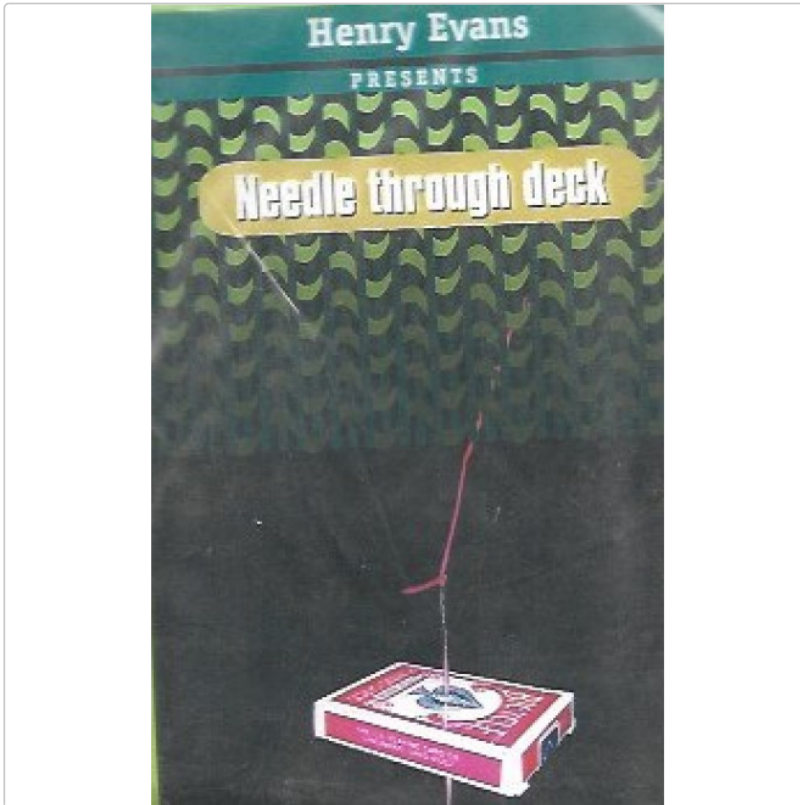

Needle Through Deck by Henry Evans

Art-Nr.: 24425 / GTIN: neu

11,20EUR

inkl. 19% USt. zzgl. Versand

🚫 Nur noch ein Exemplar vorhanden!

Effect: A 6 inch needle and a thread go through the center of a Bicycle card case. As soon as the thread finishes its way, the box is opened to show a full deck of cards inside, which can be examined and are ready to be used for the next effect.

Included:

- one 6 inch needle with thread
- one gaffed card case
- one regular deck of cards